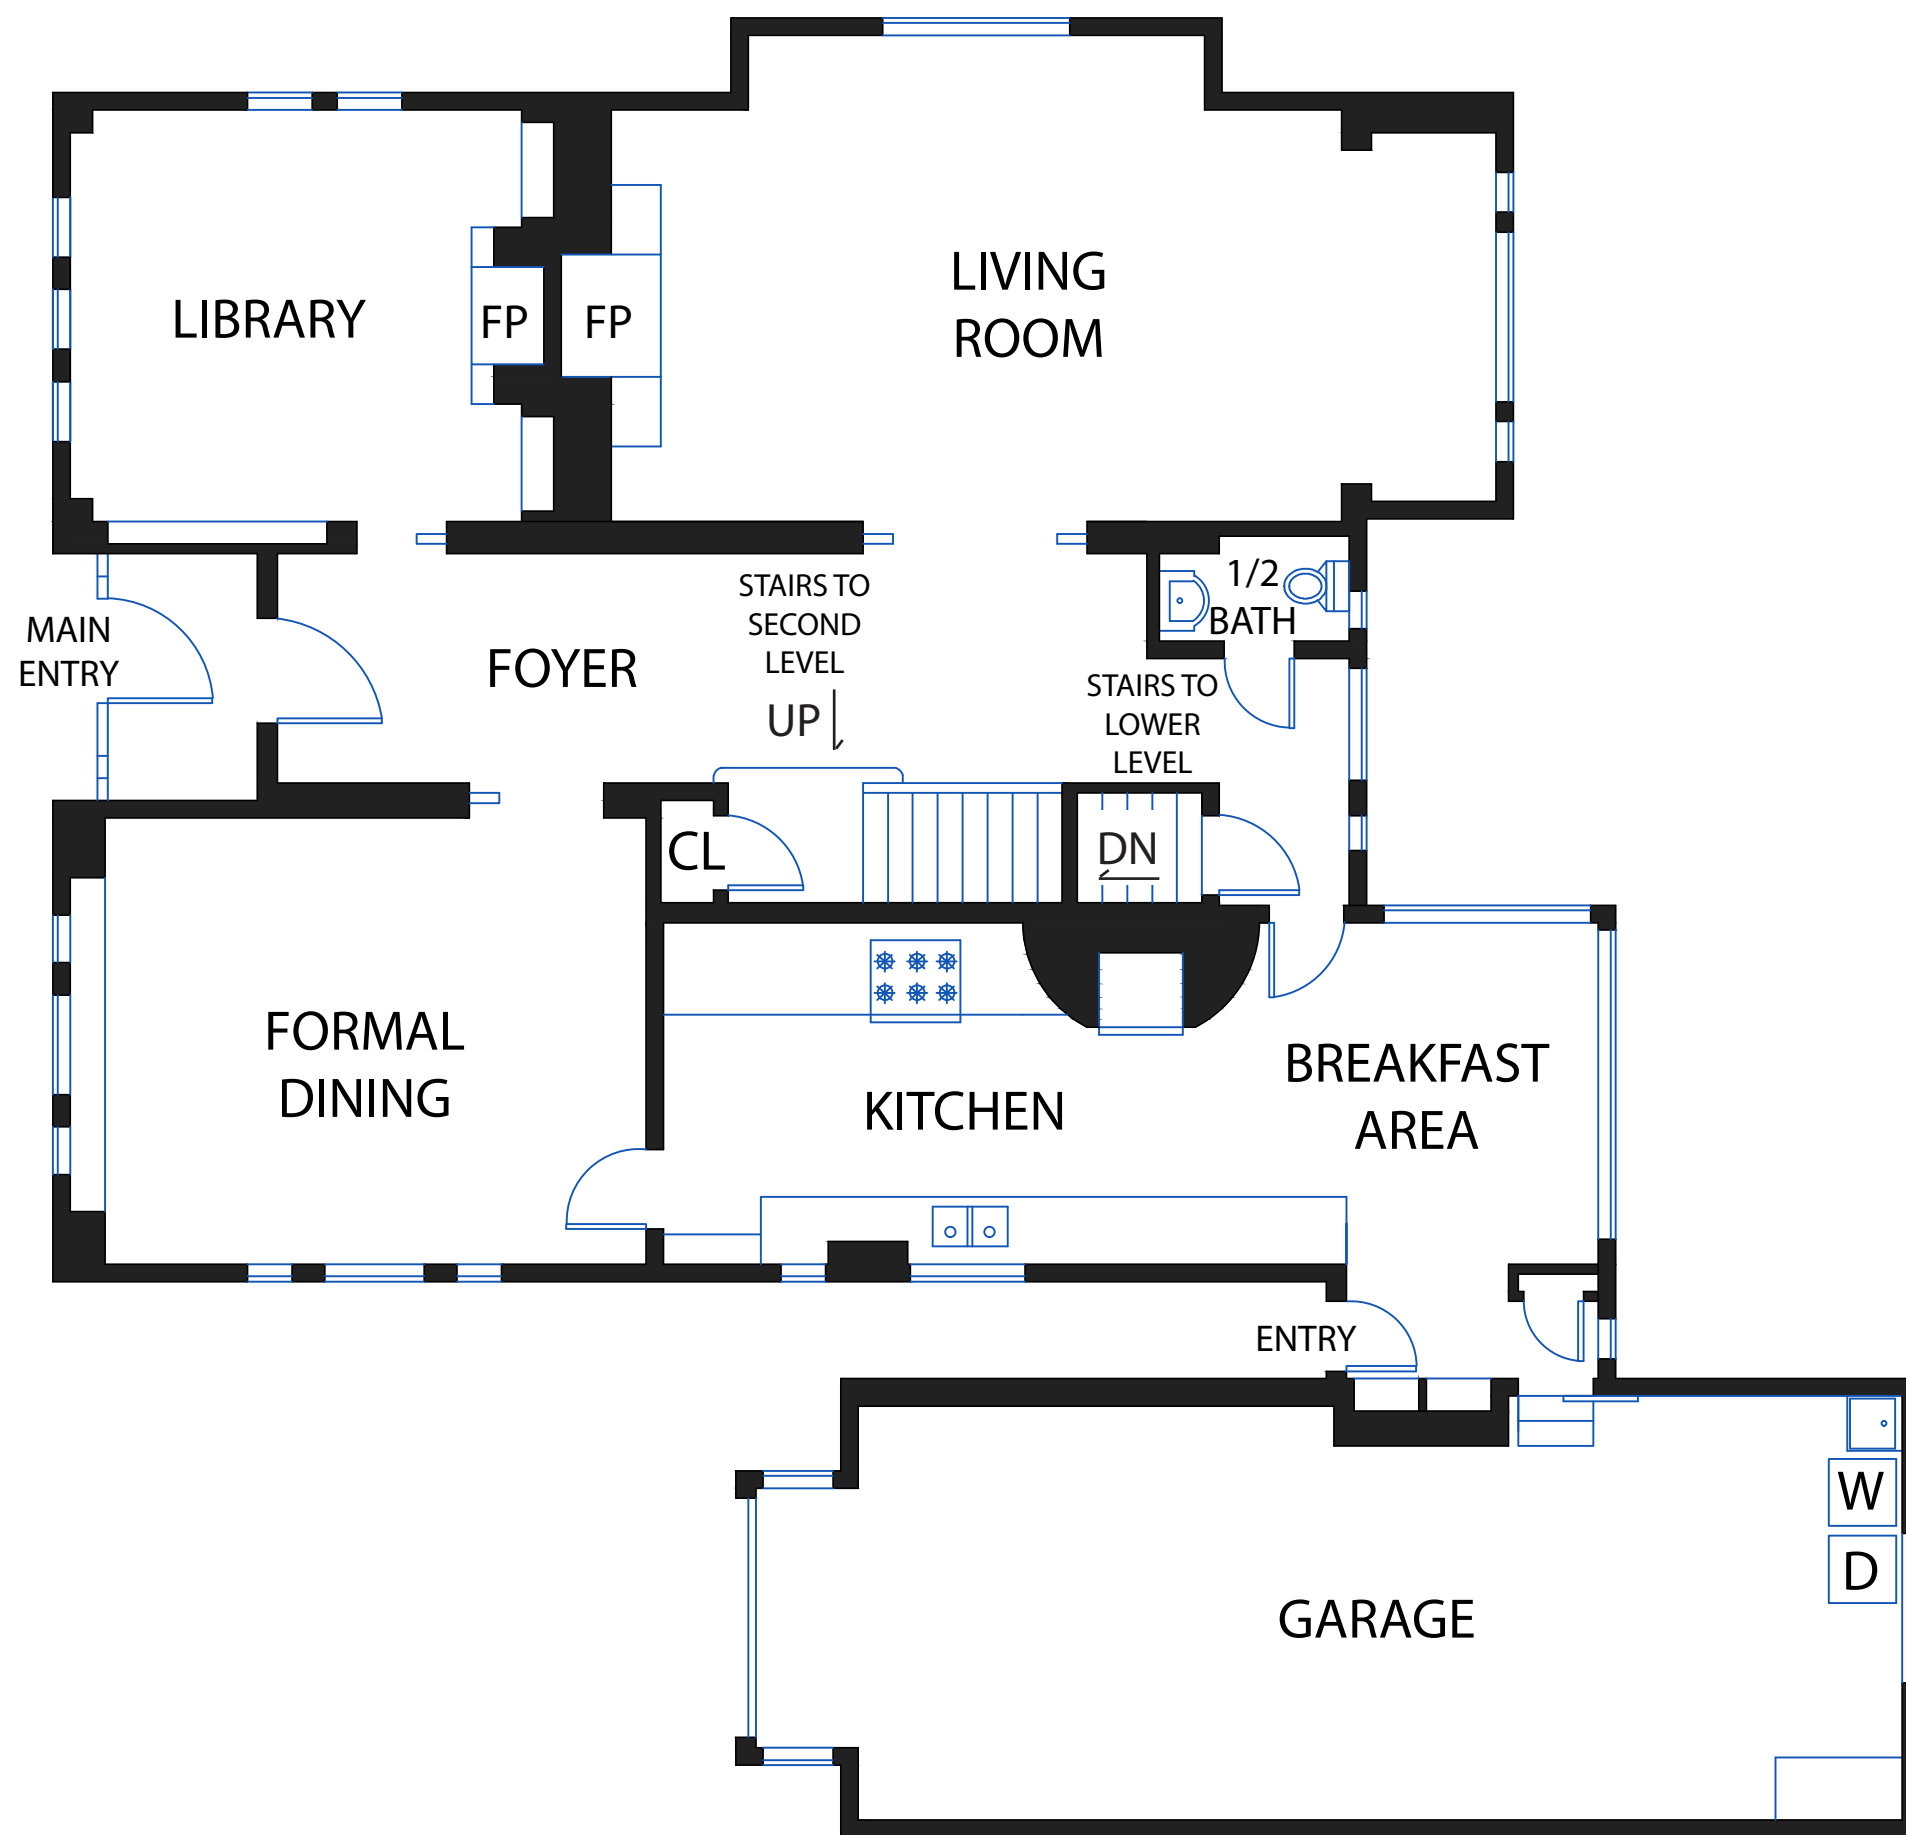

898 FRANCISCO STREET

MAIN LEVEL

LOWER LEVEL

NOTE: FLOOR PLANS, SQUARE FOOTAGE, AND DIMENSIONS ARE APPROXIMATE AND NOT FOR CONSTRUCTION PURPOSES. PROSPECTIVE BUYERS SHOULD NOT RELY ON THESE PLANS, SQUARE FOOTAGE, AND DIMENSIONS IN MAKING THEIR PURCHASE DECISION AND SHOULD CAREFULLY VERIFY THE ABOVE ITEMS AND ALL OTHER INFORMATION HEREIN.

898 FRANCISCO STREET

SECOND LEVEL

THIRD LEVEL

NOTE: FLOOR PLANS, SQUARE FOOTAGE, AND DIMENSIONS ARE APPROXIMATE AND NOT FOR CONSTRUCTION PURPOSES. PROSPECTIVE BUYERS SHOULD NOT RELY ON THESE PLANS, SQUARE FOOTAGE, AND DIMENSIONS IN MAKING THEIR PURCHASE DECISION AND SHOULD CAREFULLY VERIFY THE ABOVE ITEMS AND ALL OTHER INFORMATION HEREIN.